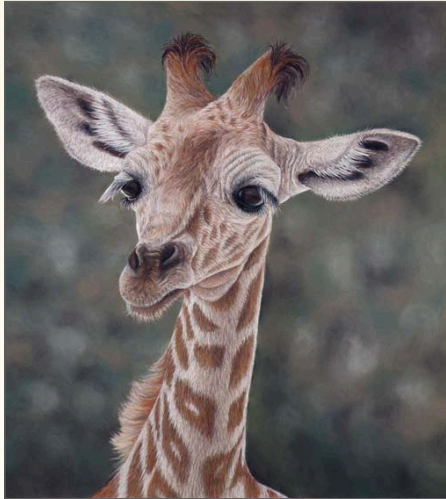

ABOUT KAREN AND HER ART...

Karen is a self-taught artist, based in beautiful Marlborough, New Zealand.

Mainly working in pastel, graphite and acrylic, Karen's favourite subjects include wildlife, portraits & pet portraits and is also finding inspiration from her home in Rarangi to paint the everchanging surrounding landscape.

www.wild-impressions.co.nz

karen@wild-impressions.co.nz

*Wildlife Art, Portraits &
Pet Portraits
by Artist Karen Neal*

"It's Fairly Black & White"

"Imagine"

"Pirinibebe"

"New Kid on the Block"

"Ruby"